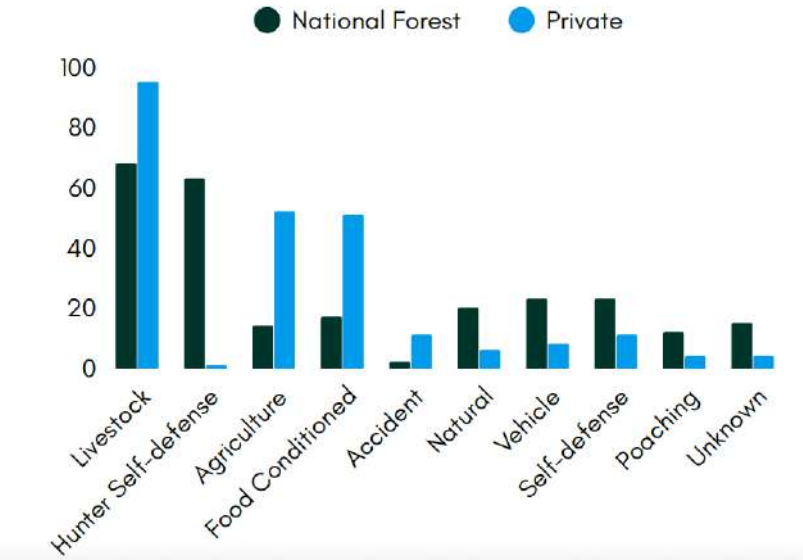

**Yellowstone's grizzly bears faced record mortalities two years in a row with 73 known deaths in 2024 and again in 2025. Grizzly bears need Endangered Species Act protections more than ever!**

Both Congress and the U.S. Fish and Wildlife Service appear to have plans to "delist" the Greater Yellowstone Ecosystem population of grizzly bears from the ESA. With a population of fewer than 1,000 bears, the Great Bear in the GYE could face extirpation, especially from livestock owners and elk hunters (who don't carry bear spray) in bear country. Yet, most conflicts are readily mitigated using a variety of non-lethal deterrents.

Since 2015, many GYE grizzly bear deaths occurred on private lands just outside the demographic monitoring area on the eastern side of recovery zone, but in 2025, a record 57 of 73 deaths were inside the DMA. (Map courtesy, USGS)