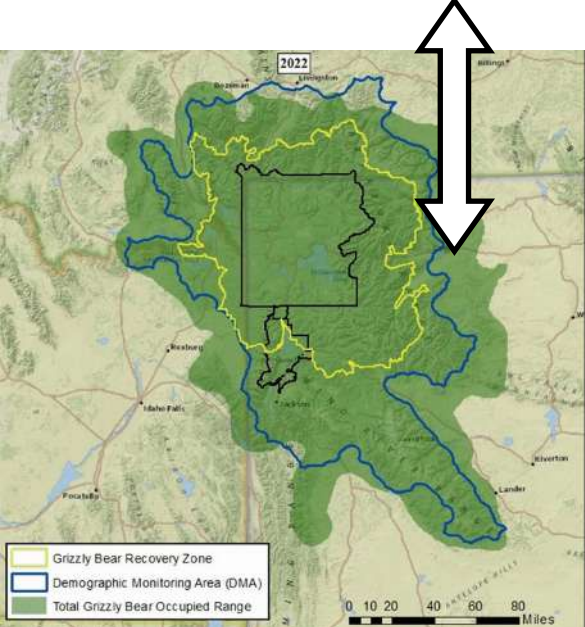

**Yellowstone's grizzly bears faced record mortalities two years in a row with 73 known deaths in 2024 and again in 2025. Grizzly bears need Endangered Species Act protections more than ever!**

Both Congress and the U.S. Fish and Wildlife Service appear to have plans to "delist" the Greater Yellowstone Ecosystem population of grizzly bears from the ESA. With a population of fewer than 1,000 bears, the Great Bear in the GYE could face extirpation, especially from livestock owners and elk hunters (who don't carry bear spray) in bear country. Yet, most conflicts are readily mitigated using a variety of non-lethal deterrents.

Since 2015, many GYE grizzly bear deaths occurred on private lands just outside the demographic monitoring area on the eastern side of recovery zone, but in 2025, a record 57 of 73 deaths were inside the DMA. (Map courtesy, USGS)