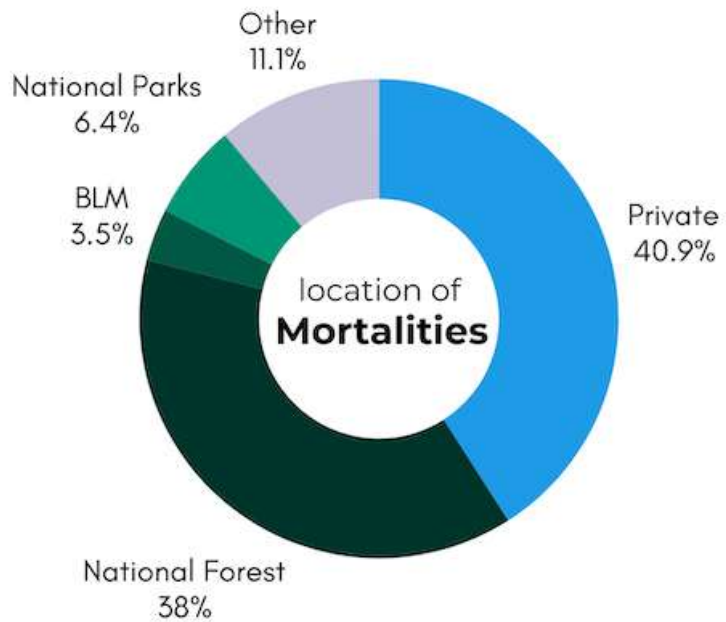

Year	Known GYE grizzly bear mortalities
2015	61
2016	59
2017	56
2018	69
2019	42
2020	51
2021	71
2022	48
2023	49
2024	73
2025	73